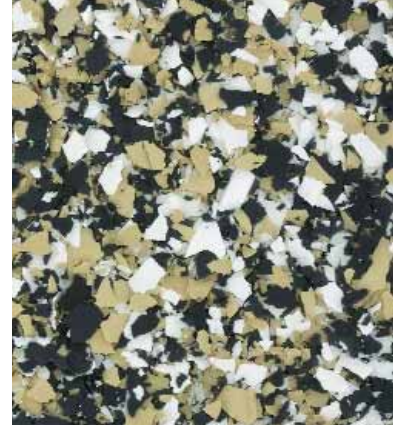

Macro Chip Color Blends

OLIVE BEIGE

ROYAL BLUE

OYSTERSHELL

BOULDER GRAY

DELTA GREEN

EGGSHELL

CRUSHED GRANITE

BROWNSTONE

SANTA FE

The samples shown are only close approximations and should not be used for specification purposes.
Contact Dur-A-Flex to obtain actual samples for best color selection.