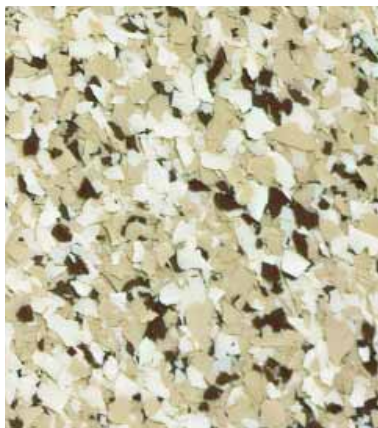

Macro Chip Color Blends

OLIVE BEIGE

ROYAL BLUE

OYSTERSHELL

BOULDER GRAY

DELTA GREEN

EGGSHELL

CRUSHED GRANITE

BROWNSTONE

SANTA FE

The samples shown are only close approximations and should not be used for specification purposes.
Contact Dur-A-Flex to obtain actual samples for best color selection.