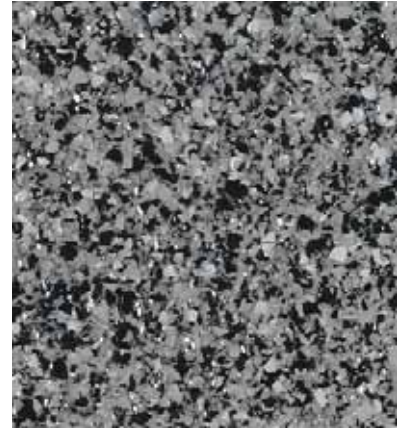

**Micro Chip Color Blends**

**SHALE**

**SKY**

**GRAPHITE**

**BLUE MICA\***

**DESERT TAN**

**CONFETTI**

**AUTUMN**

**ASH**

**SAGE**

The samples shown are only close approximations and should not be used for specification purposes.  
Contact Dur-A-Flex to obtain actual samples for best color selection.

\*Blue Mica contains silver metallic chip.