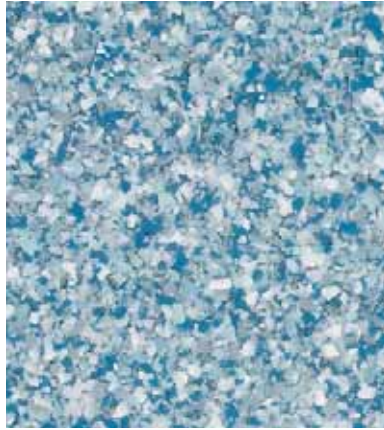

**Micro Chip Color Blends**

**SHALE**

**SKY**

**GRAPHITE**

**BLUE MICA\***

**DESERT TAN**

**CONFETTI**

**AUTUMN**

**ASH**

**SAGE**

The samples shown are only close approximations and should not be used for specification purposes.  
Contact Dur-A-Flex to obtain actual samples for best color selection.

\*Blue Mica contains silver metallic chip.